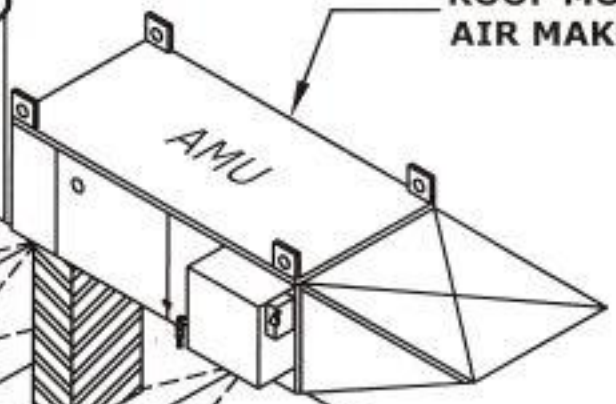

CABIN OUTSIDE
MOUNT EXHAUST

ROOF MOUNTED
AIR MAKE UP UNIT

DRIVE-THRU

27' 2-3/8"

9'-7"

14'-8"

9'-2"

10'-11"