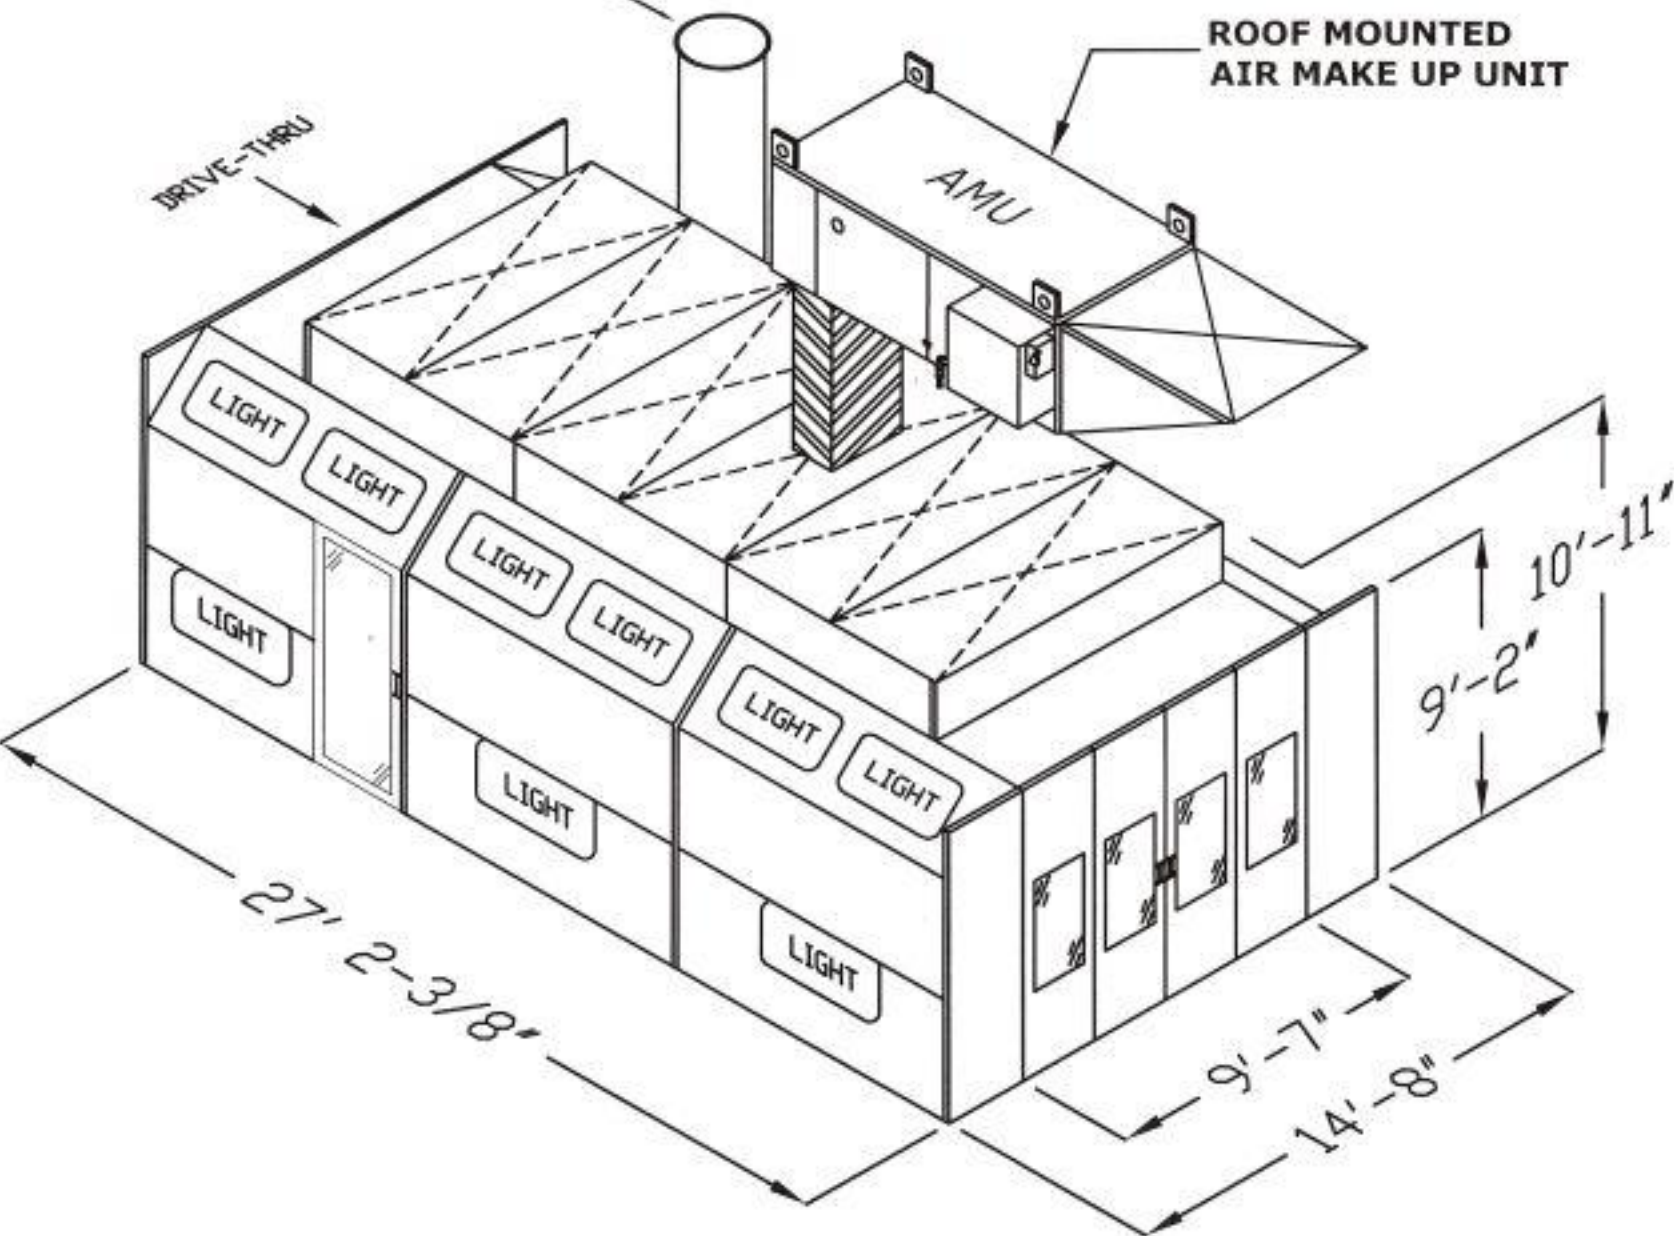

CABIN OUTSIDE
MOUNT EXHAUST

ROOF MOUNTED
AIR MAKE UP UNIT

DRIVE-THRU

27' 2-3/8"

9'-7"

14'-8"

9'-2"

10'-11"